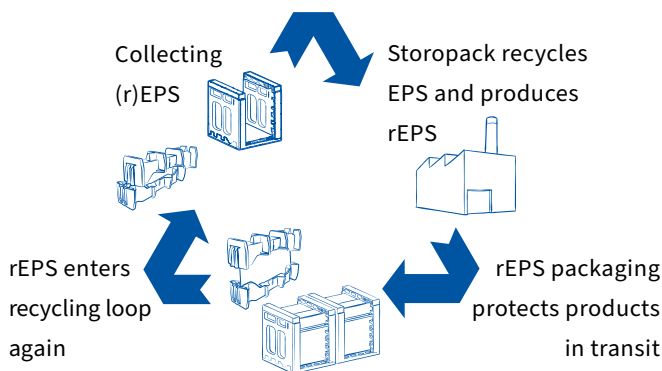

MOLDING

rEPS

EPS MADE FROM MINIMUM 95%
RECYCLED EPS/PS WASTE

STOROpack

PERFECT PROTECTIVE PACKAGING

rEPS MEANS CUSTOMIZED YET SUSTAINABLE PACKAGING.

rEPS (recycled expanded polystyrene) is made from a minimum of 95 percent recycled EPS/PS waste. Up to 100 percent of this material can be used to make new protective packaging. Both post-industrial (PIR) and post-consumer (PCR) waste is used for rEPS. As such, rEPS represents an exceptionally attractive solution for companies that wish to ship their goods

precisely and safely while taking sustainability seriously. rEPS retains the packaging properties of conventional EPS and is therefore ideally suited as transport packaging for sensitive products that require customized protection.

rEPS AT A GLANCE

- ▶ CONSISTS OF A MINIMUM OF 95 PERCENT RECYCLED EPS/PS WASTE
- ▶ THE PROTECTIVE PACKAGING CAN BE PRODUCED WITH UP TO 100% OF THIS RAW MATERIAL
- ▶ SIMPLE AND EFFICIENT CYCLE FOR EPS PROTECTIVE PACKAGING
- ▶ AVAILABLE IN WHITE AND GREY
- ▶ MAINTAINS THE IMPORTANT PACKAGING PROPERTIES OF VIRGIN EPS

SIMPLE AND EFFICIENT CYCLE

With rEPS Storopack is breaking new ground when it comes to fully closing the recycling loop for EPS protective packaging. Storopack is the first manufacturer with a fully integrated production process for the new material. Both the recycling and the production of rEPS beads take place exclusively at the company's own locations.