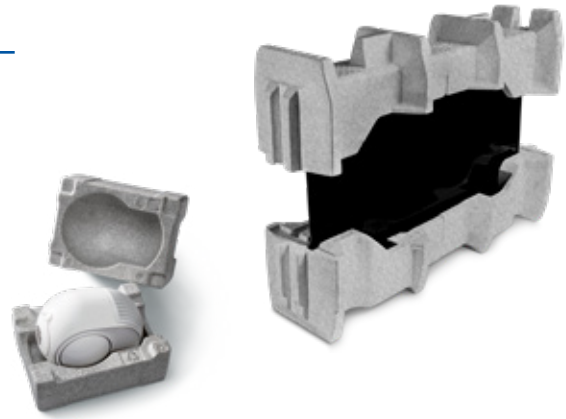

# rEPS MEANS CUSTOMIZED YET SUSTAINABLE PACKAGING.

rEPS (recycled expanded polystyrene) is made from a minimum of 95 percent recycled EPS/PS waste. Up to 100 percent of this material can be used to make new protective packaging. Both post-industrial (PIR) and post-consumer (PCR) waste is used for rEPS. As such, rEPS represents a sustainable, safe and easy solution - previously used standard EPS-tools can be reused. rEPS retains the packaging properties of conventional EPS and is therefore ideally suited as transport packaging for sensitive products that require customized protection while conforming to REACH standards.

HOW rEPS RAW MATERIAL AND FINISHED PROTECTIVE PACKAGING IMPACT SEVERAL ASPECTS OF SUSTAINABILITY

The Life Cycle Assessment (LCA) results are obtained from the Storopack internal EcoDesign tool. This tool allows to perform streamlined Life Cycle Assessment according to the ISO 14044 standard recommendations. More about EcoDesign at Storopack: [www.storopack.com/ecodesign](http://www.storopack.com/ecodesign) The Circular Footprint Formula (from the PEF) has been used to calculate the recycled content, which is recommended by the European Commission. This means that Storopack « shares » the benefit of the use of recycled content with the supplier of recycled materials (i.e. the company who puts recyclable goods on the market). \*Reduction of indicator EPS compared to rEPS