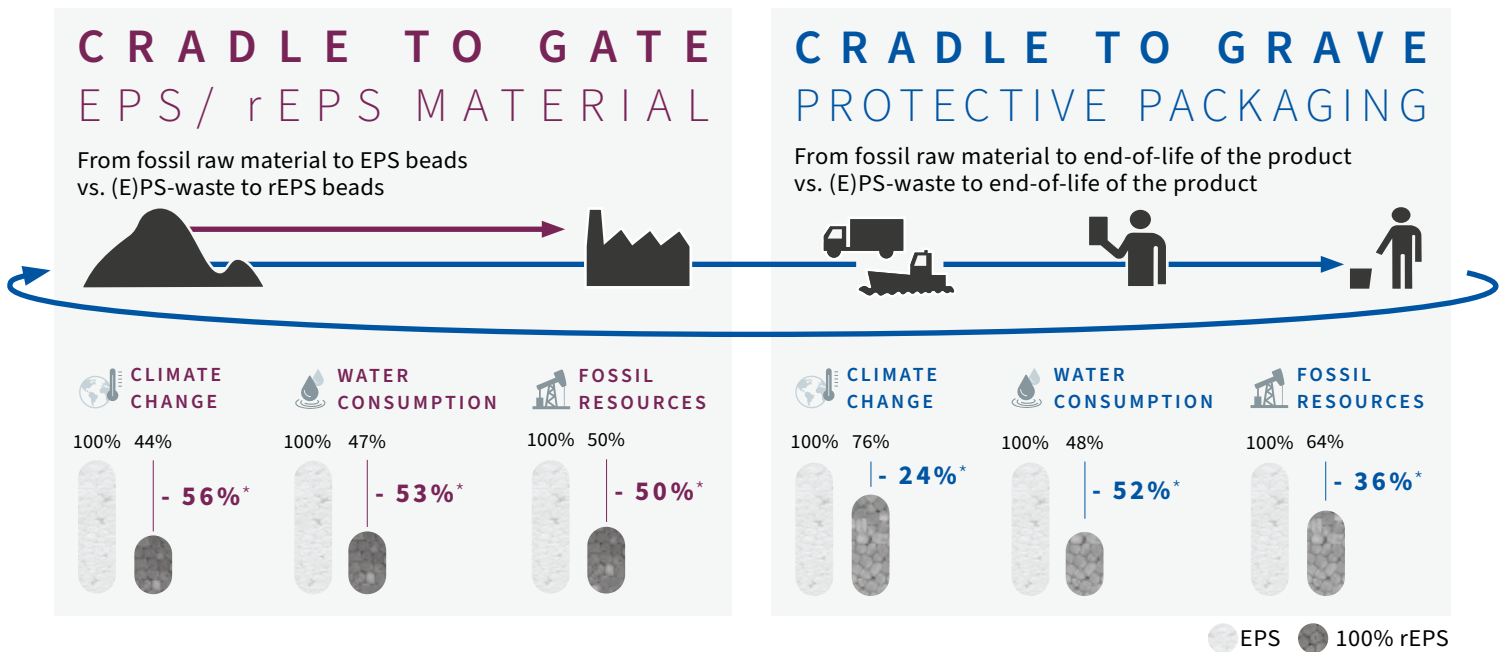

---

MOLDING

**rEPS**

LIFE CYCLE ASSESSMENT

# rEPS MEANS CUSTOMIZED YET SUSTAINABLE PACKAGING.

rEPS (recycled expanded polystyrene) is made from a minimum of 95 percent recycled EPS/PS waste. Up to 100 percent of this material can be used to make new protective packaging. Both post-industrial (PIR) and post-consumer (PCR) waste is used for rEPS. As such, rEPS represents a sustainable, safe and easy solution - previously used standard EPS-tools can be reused. rEPS retains the packaging properties of conventional EPS and is therefore ideally suited as transport packaging for sensitive products that require customized protection while conforming to REACH standards.

HOW rEPS RAW MATERIAL AND FINISHED PROTECTIVE PACKAGING IMPACT SEVERAL ASPECTS OF SUSTAINABILITY

The Life Cycle Assessment (LCA) results are obtained from the Storopack internal EcoDesign tool. This tool allows to perform streamlined Life Cycle Assessment according to the ISO 14044 standard recommendations. More about EcoDesign at Storopack: [www.storopack.com/ecodesign](http://www.storopack.com/ecodesign) The Circular Footprint Formula (from the PEF) has been used to calculate the recycled content, which is recommended by the European Commission. This means that Storopack « shares » the benefit of the use of recycled content with the supplier of recycled materials (i.e. the company who puts recyclable goods on the market). \*Reduction of indicator EPS compared to rEPS